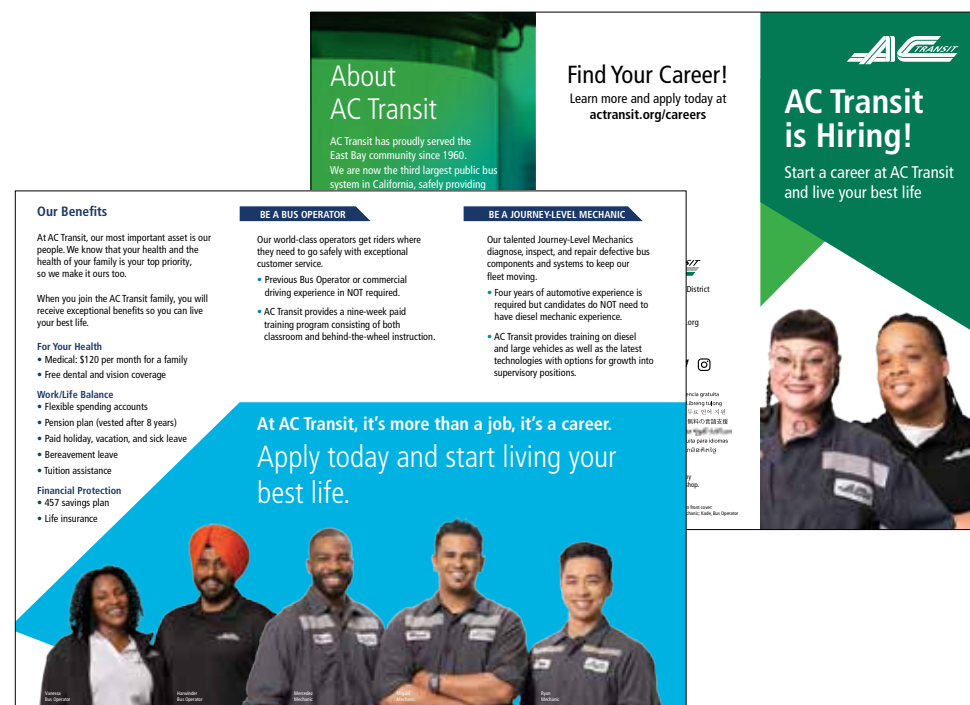

Bus Exterior – Full Back

Ad Card

Bus Exterior – Empress

Take One

Bus Exterior – King Kong

Brochure

Bus Exterior – Kong + Headliner (not pictured)

Bus Exterior – Super King