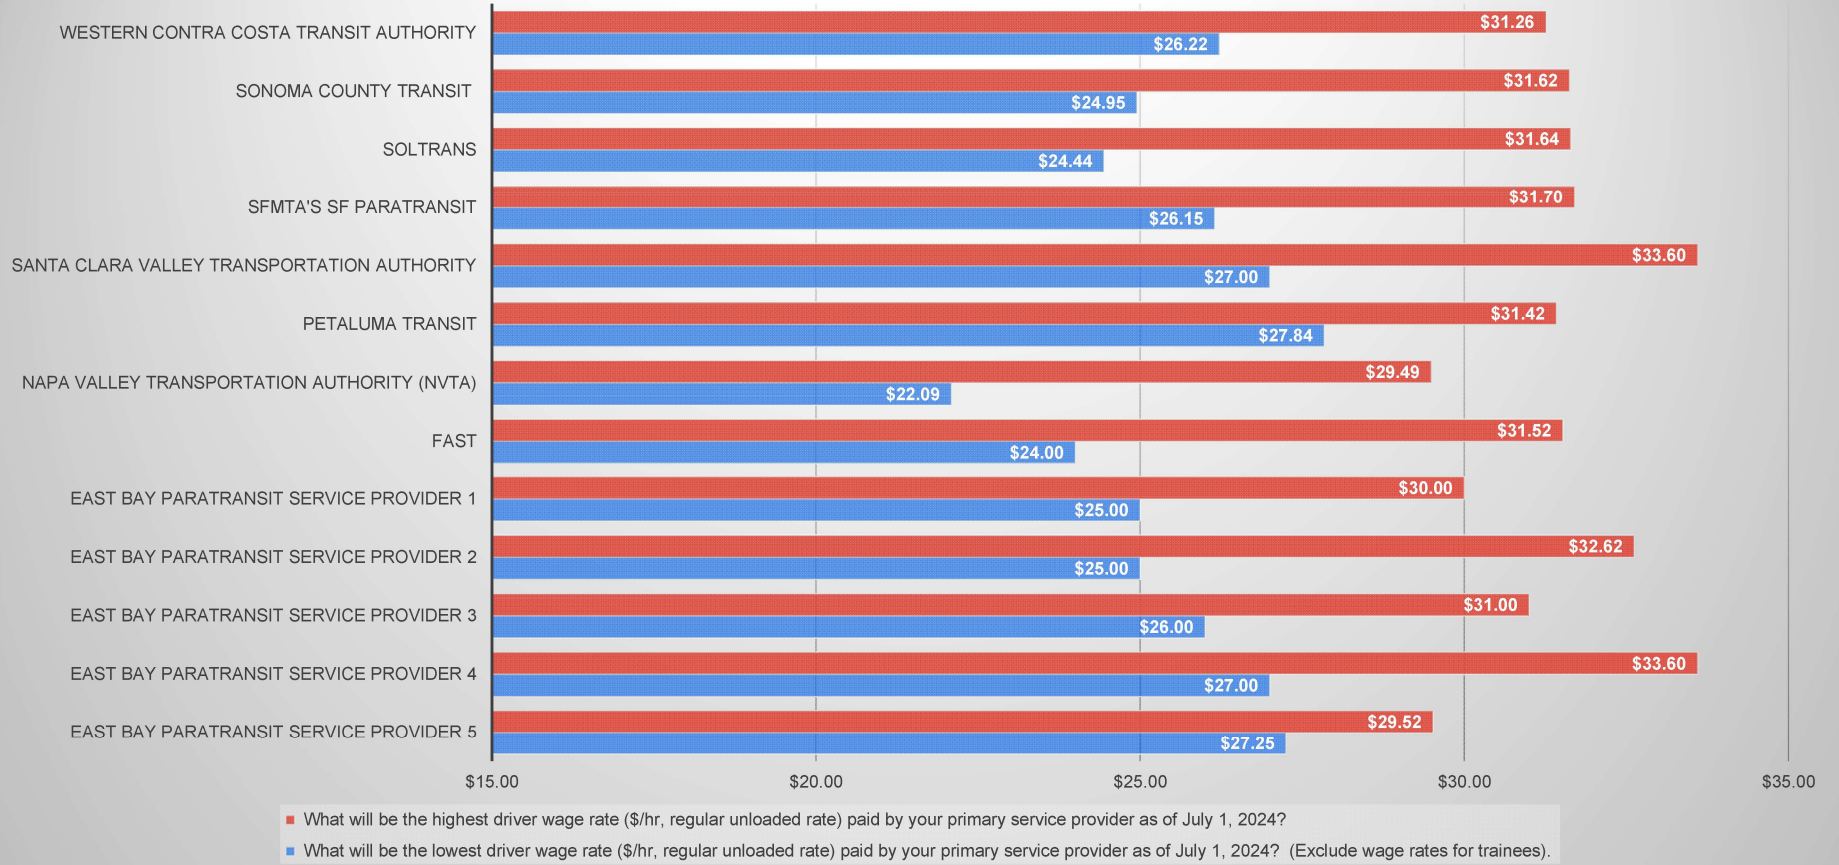

Results for Driver Wage Survey

Note: EBP Service Provider rates are what is currently proposed in the contract.