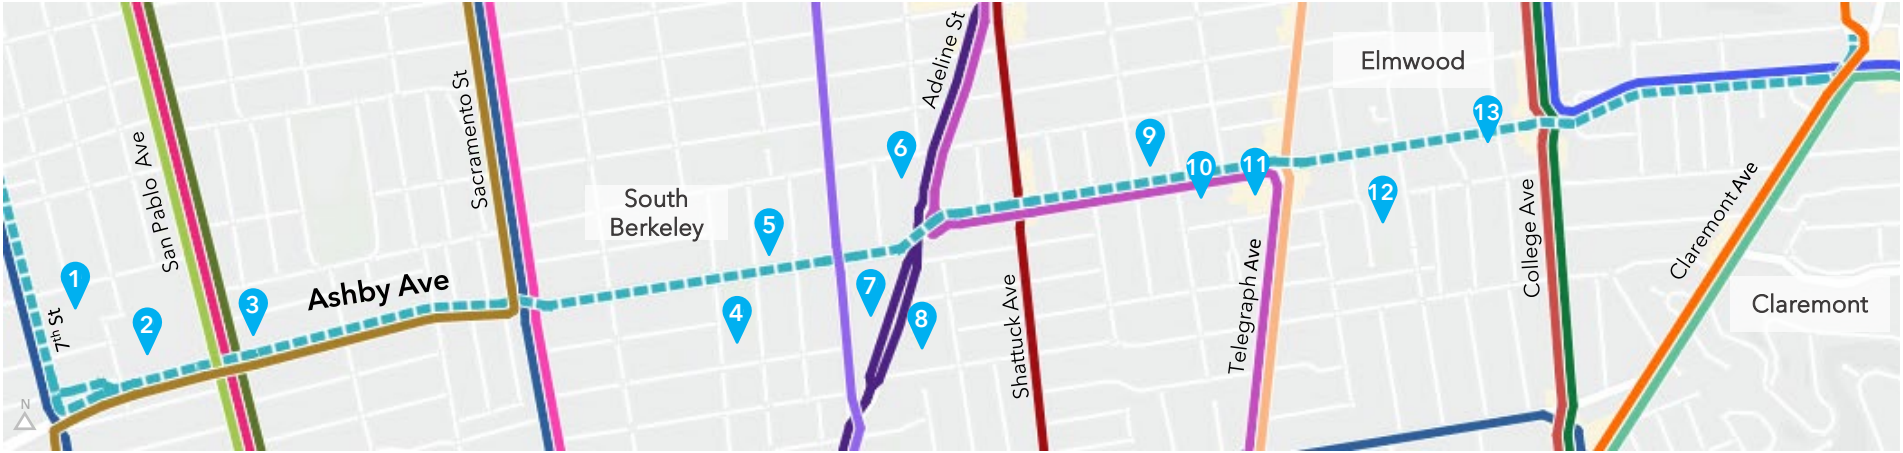

ASHBY SERVICE TRIP GENERATORS

TRIP GENERATORS

Grocery Stores/Shopping

- 1. Berkeley Bowl West - 920 Heinz Ave
- 2. Ashby Plaza - 1025 Ashby Ave
- 11. Whole Foods - 3000 Telegraph Ave

Healthcare & Community Services

- 3. Walgreens - 2995 San Pablo Ave
- 5. South Berkeley Senior Citizens Center - 2939 Ellis St
- 6. East Bay Center for the Blind - 2928 Adeline St
- 8. Ed Roberts Campus - 3075 Adeline St
- 9. Berkeley Pines Skilled Nursing Center - 2223 Ashby Ave
- 10. Ashby Care Center - 2270 Ashby Ave
- 12. Alta Bates Medical Center - 2450 Ashby Ave
- 13. Berkeley Public Library/Claremont Branch - 2940 Benvenue Ave

Schools

- 4. Malcolm X Elementary School - 1731 Prince St

Transportation

- 7. Ashby BART Station - 3100 Adeline St

TRANSIT LINES

- | | |
|--------------------------------------|--------------------------------------|
| 6 Berkeley - Telegraph - Oakland | 88 Sacramento - Market |
| 12 MLK Jr. Temescal - Grand | 604 Head Royce - Hebrew Day - Berk. |
| 18 Solano - Shattuck - MLK Jr. | 605 Head Royce - Montclair - College |
| 29 Hollis - Peralta - Lakeshore | - |
| 36 Dwight - Shellmound - Adeline | 688 St. Mary's College - Montclair |
| 51B University - College - Rockridge | 800 Rich - Oak Transbay All Nighter |
| 72 Hilltop - CCC - San Pablo | E Tunnel Rd - Claremont Transbay |
| 72M MacDonald - San Pablo | F Adeline - Market Transbay |
| 72R - San Pablo Rapid | J Sacramento - Christie Transbay |
| 79 Colusa - The Alameda - Claremont | (Former) 80 Pierce - 6th St. Ashby |