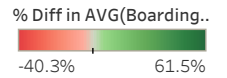

September Fare Free Friday Analysis

September Fare Free Friday Analysis

2021
September
Friday

Route Type	Route	Avg. Boardings Per Trip
Local	46L	4.2
	21	19.4
	801	8.9
	7	1.8
	95	2.0
	41	5.9
	851	4.6
	215	2.0
Transbay	F	24.4
	J	12.3
	LA	12.7
	V	6.4
	OX	6.1
	P	6.1
	NL	18.1
	E	5.3
	O	13.2
	G	6.4
	W	7.0
	NX	8.4
	U	6.2
	L	9.6
	NX3	3.8