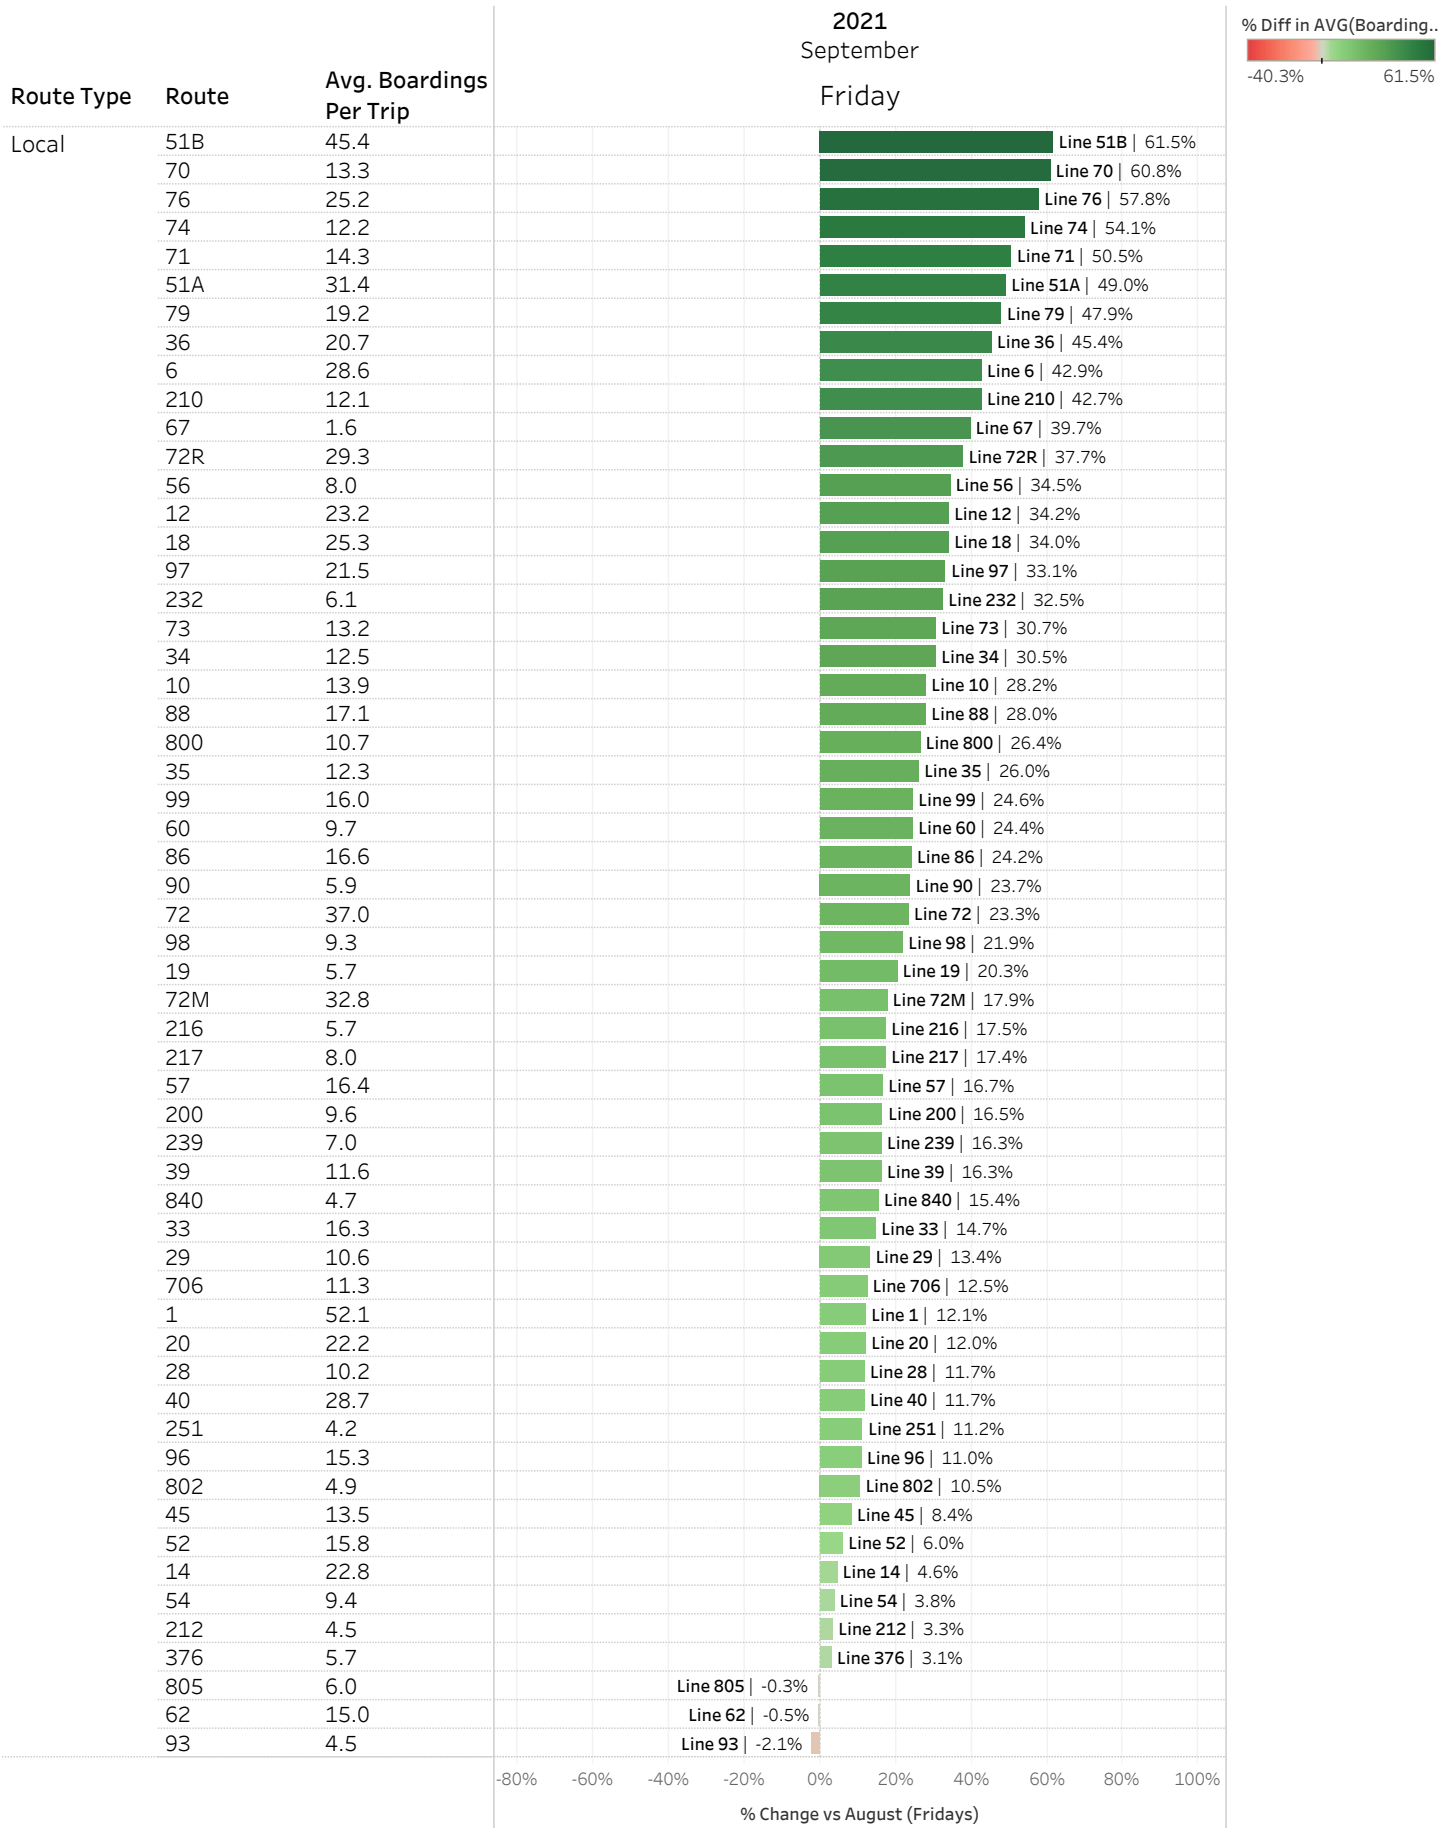

September Fare Free Friday Analysis

September Fare Free Friday Analysis

2021
September
Friday

Route Type	Route	Avg. Boardings Per Trip
Local	46L	4.2
	21	19.4
	801	8.9
	7	1.8
	95	2.0
	41	5.9
	851	4.6
	215	2.0
Transbay	F	24.4
	J	12.3
	LA	12.7
	V	6.4
	OX	6.1
	P	6.1
	NL	18.1
	E	5.3
	O	13.2
	G	6.4
	W	7.0
	NX	8.4
	U	6.2
	L	9.6
	NX3	3.8